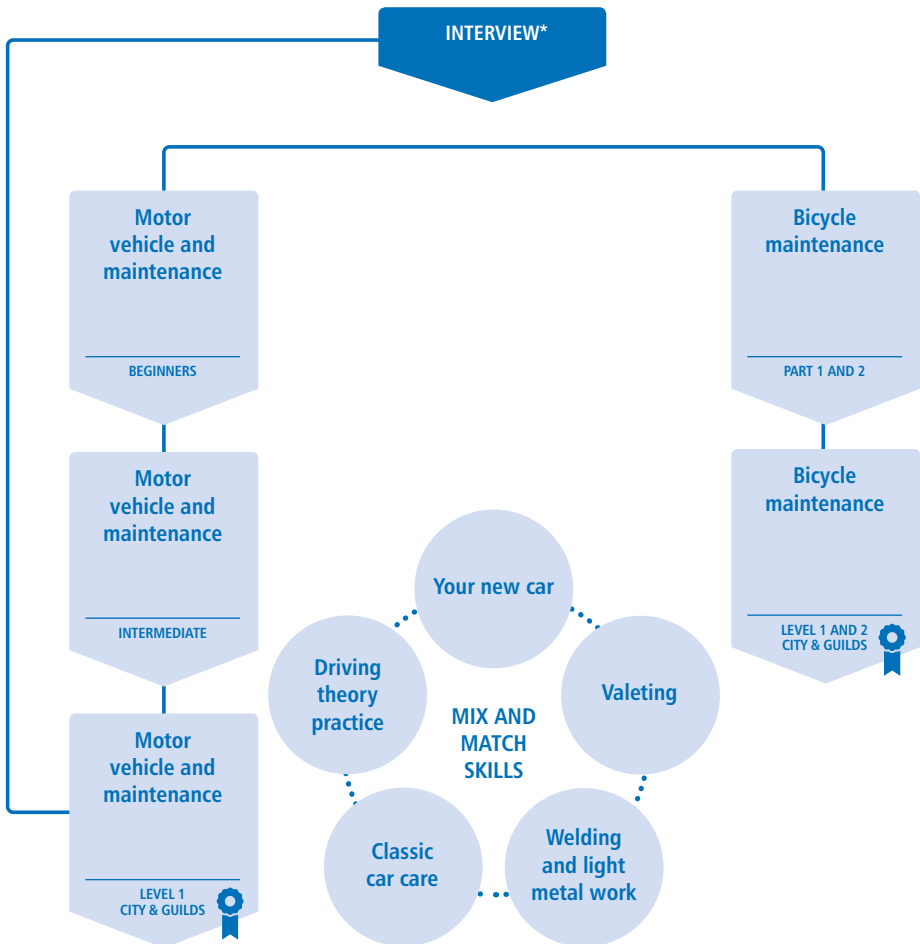

Motor vehicle and bicycle maintenance

Develop new skills, gain a qualification, find employment or further your career. Choose your progression route:

*About interviews

Come to an interview for assessment, information, advice and guidance before you enrol. Please call 020 8753 3600 or go to the **how to enrol** section on the website for more details.