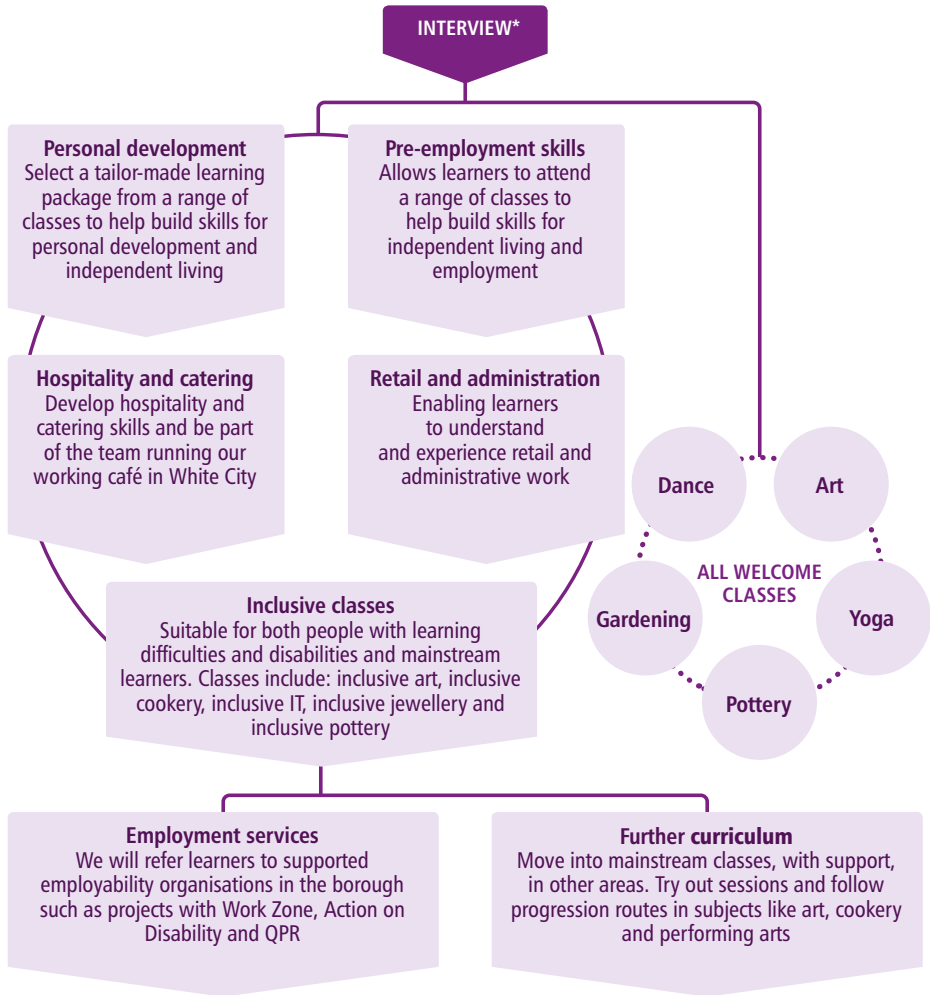

Learning for adults with special educational needs

Develop new skills, gain a qualification, find employment or further your career. Choose your progression route:

*About interviews

Come to an interview for assessment, information, advice and guidance before you enrol. Please call 020 8753 3600 or go to the **how to enrol** section on the website for more details.